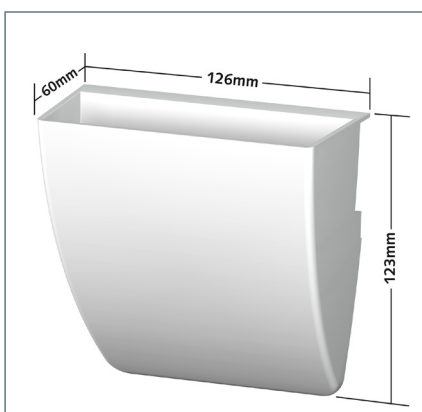

INFO RAIL STORAGE CLIP - 1kg max

installation video:

FLEXIBLE
SAFE
STRONG